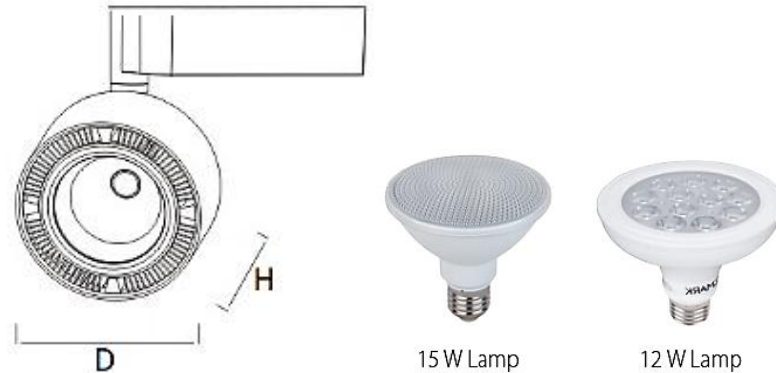

Area of application:

- Commercial sites
- Administrative buildings
- Banks
- Hospitals
- Entertainment and leisure sp

TECHNICAL SPECIFICATION

INDOOR- SPOTLIGHTS

ELMARK[®]

The Brand of Electricity

Variants and Dimensions:

TWO LINES CINEMA SKY

- CINEMA SKY 12W

Watt	Whole fixture lumens	Colour temp.	Colour body	Beam angle	Type	Size (mm)		Catalogue number
						Diameter	Height	
(W)	(lm)	(K)						
12	1080	4000	White	38°	Extendible	145	220	955CINEMAW/WH
12	1080	2700	White	38°	Extendible	145	220	955CINEMAWW/WH
12	1080	6400	White	38°	Extendible	145	220	955CINEMACW/WH
12	1080	4000	White	38°	Fixed	145	220	955CINEMA1W/WH
12	1080	2700	White	38°	Fixed	145	220	955CINEMA1WW/WH
12	1080	6400	White	38°	Fixed	145	220	955CINEMA1CW/WH
12	1080	4000	Black	38°	Extendible	145	220	955CINEMAW/BL
12	1080	2700	Black	38°	Extendible	145	220	955CINEMAWW/BL
12	1080	6400	Black	38°	Extendible	145	220	955CINEMACW/BL
12	1080	4000	Black	38°	Fixed	145	220	955CINEMA1W/BL
12	1080	2700	Black	38°	Fixed	145	220	955CINEMA1WW/BL
12	1080	6400	Black	38°	Fixed	145	220	955CINEMA1CW/BL
12	1080	4000	Grey	38°	Extendible	145	220	955CINEMAW/GR
12	1080	2700	Grey	38°	Extendible	145	220	955CINEMAWW/GR
12	1080	6400	Grey	38°	Extendible	145	220	955CINEMACW/GR
12	1080	4000	Grey	38°	Fixed	145	220	955CINEMA1W/GR
12	1080	2700	Grey	38°	Fixed	145	220	955CINEMA1WW/GR
12	1080	6400	Grey	38°	Fixed	145	220	955CINEMA1CW/GR